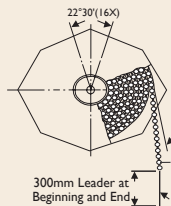

TAPE ON REEL PACKING

Bandoliers can be reeled; dimension a differ with type.

- (1) Resistor
- (2) Bandolier
- (3) Paper
- (4) Flange
- (5) Cylinder