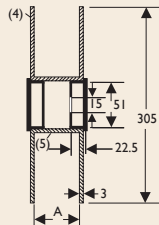

### Bandolier for Axial Leads

The resistors are supplied on bandolier; either 1000 resistors in ammpack or 5000 resistors on reel.

STYLE	DIMENSIONS	Unit : mm				
Normal	Miniature					
	a	A				
	B1-B2	S (Spacing)				
	T (Max. Deviation of Spacing)					
TYPE-12	TYPE25S/204	6±0.5	52.4±1.5	1.2	5	
			26.0±1.5			
TYPE-25	TYPE50S/207	6±0.5	52.4±1.5	1.2	5	
			26.0±1.5	1.0		
TYPE-50	TYPE1WS	6±0.5	52.4±1.5	1.2	5	1mm Per 10 Spacings, 0.5mm Per 5 Spacings
TYPE100	TYPE2WS	6±0.5	73.0±1.5	1.5	5	
			52.4±1.5			
TYPE200	TYPE3WS	6±0.5	73.0±1.5	1.5	10	
KNP300	KNP5WS		52.4±1.5			
RSF300	RSF5WS	6±0.5	91.0±1.5	1.5	10	
RSF500/KNP500	KNP7WS		73.0±1.5			

## TAPE ON REEL PACKING

Bandoliers can be reeled; dimension a differ with type.

- (1) Resistor
- (2) Bandolier
- (3) Paper
- (4) Flange
- (5) Cylinder

STYLE	TAPE ON REEL	TAPE ON BOX	Unit : mm/pcs				
Normal	Miniature	Across Flange (A)	QTY Per Reel				
		W(A)	H (B)				
		L (C)	QTY Per Box				
TYPE-12	TYPE25S/204	72	5,000	78/81	24/70	260	2,000/5,000
TYPE-25	TYPE50S/207	48/72	5,000	78/81	24/104	260	1,000/5,000
TYPE-50	TYPE1WS	72	2,500	73	45	258	1,000
TYPE100	TYPE2WS	95	2,000	103	78	260	1,000
TYPE200	TYPE3WS	95	1,000	103	94	260	1,000
KNP300	KNP5WS	95	1,000	103	78	260	500
RSF300/500 KNP500	RSF5WS/KNP7WS	95	250	116	79	255	250

### LEAD TO LEAD TAPING

SIZE/POWER	RATING CODE	STANDARD LEAD LENGTH	MINIATURE LEAD LENGTH
-12	25S	52-	26-
-25	50S	52-	26-
204		52-	26-
207		52-	26-
-50	1WS	52-	N/A
100	2WS	73-	52-
200	3WS	73-	52-
	3WM	73-	52-
	5SS	73-	52-
300	5WS	91-	73-
500		91-	73-
700		91-	-